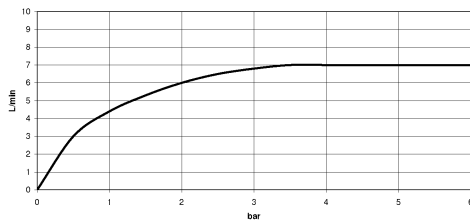

**EDITION PRO Rain shower with wall fixing FlowReduce 220 mm - Chrome**

---

28 648 626

- 450mm projection
- rain flow
- with anti-scale system
- rain shower Ø 220 mm
- rosette Ø 60 mm
- 1/2" connection
- max. flow 7 l/min
- quick clearing
- This product can help a building meet the requirements of Green Building Rating Systems, e.g. LEED®, BREEAM®, DGNB

## EDITION PRO Rain shower with wall fixing FlowReduce 220 mm - Chrome

---

28 648 626

mm [inches]

### Flow rate chart

---