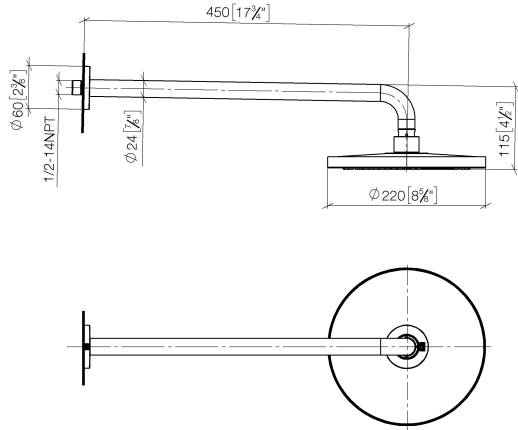

**EDITION PRO Rain shower with wall fixing FlowReduce 220 mm - Chrome**

---

28 648 626

- 450mm projection
- rain flow
- with anti-scale system
- rain shower Ø 220 mm
- rosette Ø 60 mm
- 1/2" connection
- max. flow 7 l/min
- quick clearing
- This product can help a building meet the requirements of Green Building Rating Systems, e.g. LEED®, BREEAM®, DGNB

## EDITION PRO Rain shower with wall fixing FlowReduce 220 mm - Chrome

---

28 648 626

mm [inches]

### Certificates

---

LGA\_38655.

**EDITION PRO Rain shower with wall fixing FlowReduce 220 mm - Chrome**

28 648 626

Parts for other finishes can be found here: [Matte Black](#)

**Spare parts list**

No.	Item Number	Name	Quantity used	Delivery time
1	04 30 31 032 00 90	fixing set	1	2
2	09 17 20 120 90	holder	1	2
3	09 14 10 150 90	seal	2	2
4	09 27 97 015-00	rosette	1	10
5	90 11 03 070 00-00	pipe	1	10
6	09 23 01 075 90	insert	1	2
7	90 12 05 092 20-00	shower	1	10
8	90 30 09 069 00 90	key	1	2