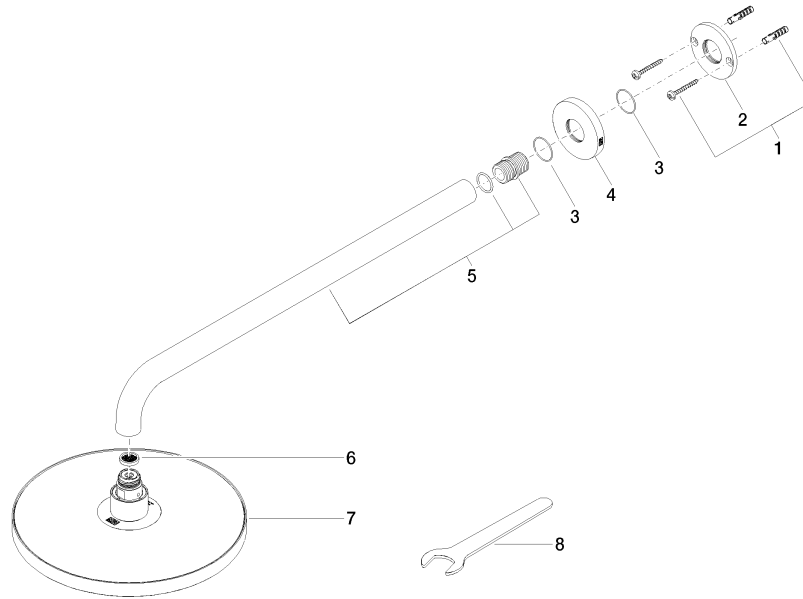

**EDITION PRO Rain shower with wall fixing FlowReduce 220 mm - Chrome**

---

28 648 626

- 450mm projection
- rain flow
- with anti-scale system
- rain shower Ø 220 mm
- rosette Ø 60 mm
- 1/2" connection
- max. flow 7 l/min
- quick clearing
- This product can help a building meet the requirements of Green Building Rating Systems, e.g. LEED®, BREEAM®, DGNB

## EDITION PRO Rain shower with wall fixing FlowReduce 220 mm - Chrome

---

28 648 626

mm [inches]

### Certificates

---

LGA\_38655.

**EDITION PRO Rain shower with wall fixing FlowReduce 220 mm - Chrome**

28 648 626

Parts for other finishes can be found here: [Matte Black](#)

**Spare parts list**

No.	Item Number	Name	Quantity used	Delivery time
1	04 30 31 032 00 90	fixing set	1	2
2	09 17 20 120 90	holder	1	2
3	09 14 10 150 90	seal	2	2
4	09 27 97 015-00	rosette	1	10
5	90 11 03 070 00-00	pipe	1	10
6	09 23 01 075 90	insert	1	2
7	90 12 05 092 20-00	shower	1	10
8	90 30 09 069 00 90	key	1	2